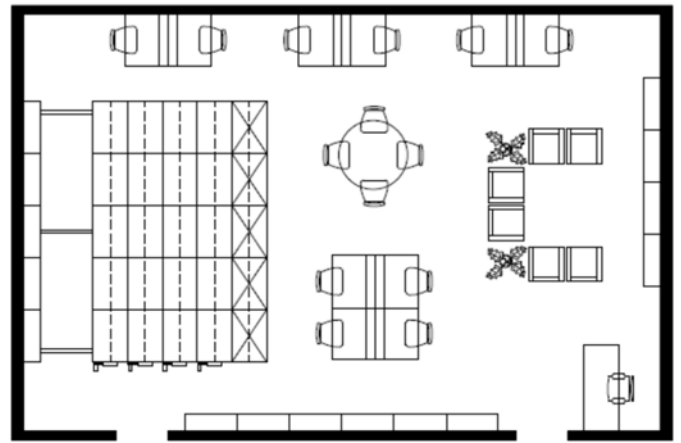

...and functional...

Compact Shelving

High density compact shelving is a necessity in any library where floor space is a problem. The use of high density compact shelving can more than double shelf space when compared to freestanding shelving.

Conventional Library

65 Faces of Bookstack Seating for 10
 455 Shelves 1 Reference Desk
 6,825 Volumes

Compact Shelving

75 Faces of Bookstack Seating for 14
 525 Shelves 6 Lounge Chairs
 7,875 Volumes 1 Reference Desk