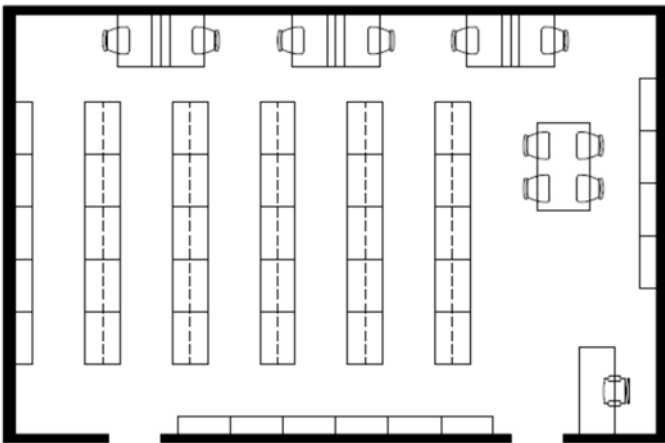

Group study areas are becoming more and more popular in today's libraries. Whether in rooms constructed of movable walls or just a designated area in the library, we find these areas are the first to be filled up. So much so some libraries are requiring sign up sheets like those used for meeting rooms.

...interactive stations with software sharing capabilities ...

...mobile/reconfigurable tables...

...booths...

...enclosed study rooms...

**...mobile/reconfigurable
lounge seating...**

...seating that is both funky...

Conventional Library

65 Faces of Bookstack Seating for 10
 455 Shelves 1 Reference Desk
 6,825 Volumes

Compact Shelving

75 Faces of Bookstack Seating for 14
 525 Shelves 6 Lounge Chairs
 7,875 Volumes 1 Reference Desk