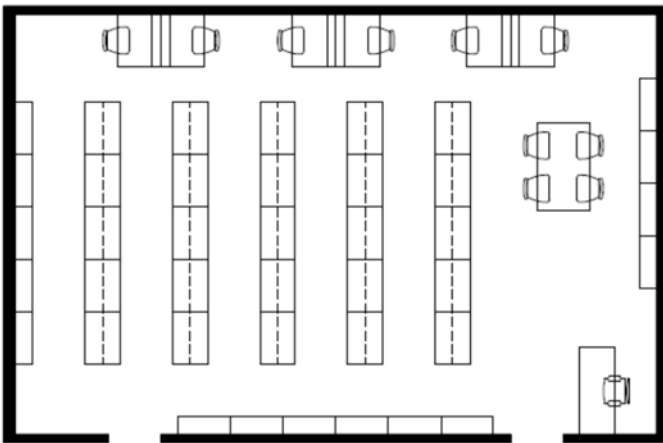

...seating that is both funky...

...and functional...

Compact Shelving

High density compact shelving is a necessity in any library where floor space is a problem. The use of high density compact shelving can more than double shelf space when compared to freestanding shelving.

Conventional Library

65 Faces of Bookstack Seating for 10
 455 Shelves 1 Reference Desk
 6,825 Volumes

Compact Shelving

75 Faces of Bookstack Seating for 14
 525 Shelves 6 Lounge Chairs
 7,875 Volumes 1 Reference Desk