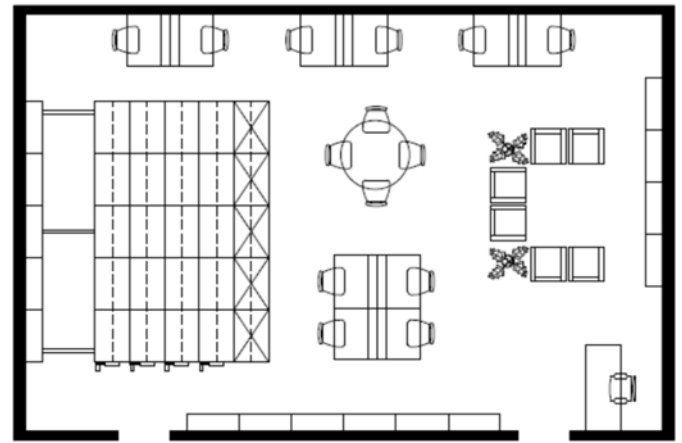

...seating that is both funky...

...and functional...

Compact Shelving

High density compact shelving is a necessity in any library where floor space is a problem. The use of high density compact shelving can more than double shelf space when compared to freestanding shelving.

Conventional Library

65 Faces of Bookstack Seating for 10
 455 Shelves 1 Reference Desk
 6,825 Volumes

Compact Shelving

75 Faces of Bookstack Seating for 14
 525 Shelves 6 Lounge Chairs
 7,875 Volumes 1 Reference Desk